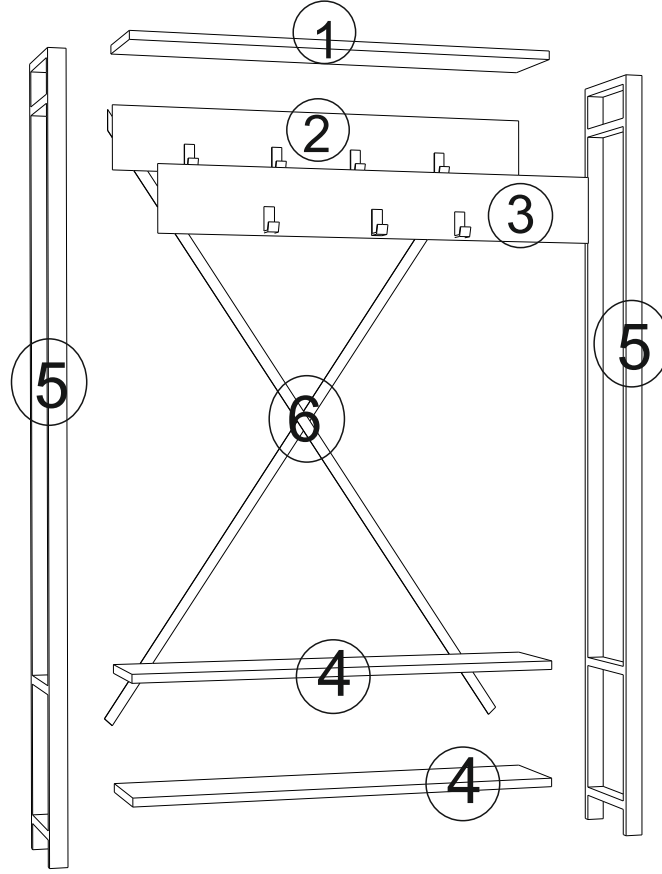

PARÇA KODLAMA / GENERAL VIEW

ACCESSORY LIST

A10 3,5x18 YHB Vida	A20 4x30 YHB vida	A44 M6 x 3,5 YHB Vida	A47 Hanger
 14x	 20x	 4x	 7x

Dear Customer,

The product you bought was subjected to all sorts of test and control before sending out to you. Even in this situation, sometimes happen that some component is damaged durin the transportation. In such please do not sent the whole article back us. Just request/order the damaged part. While requesting the required part, describe it exactly by looking to service card. Missing part will be sent you as soon as possible. Before start assembling, please check the whole components and accessories according to the lists. After being sure that every part and accessory are okay and right, start assembling. Before start assembling, please clean all the components with a damp cloth. If you bought more than one product, to prevent confusion be sure that you completed the first product. Then start the other product's assembling.