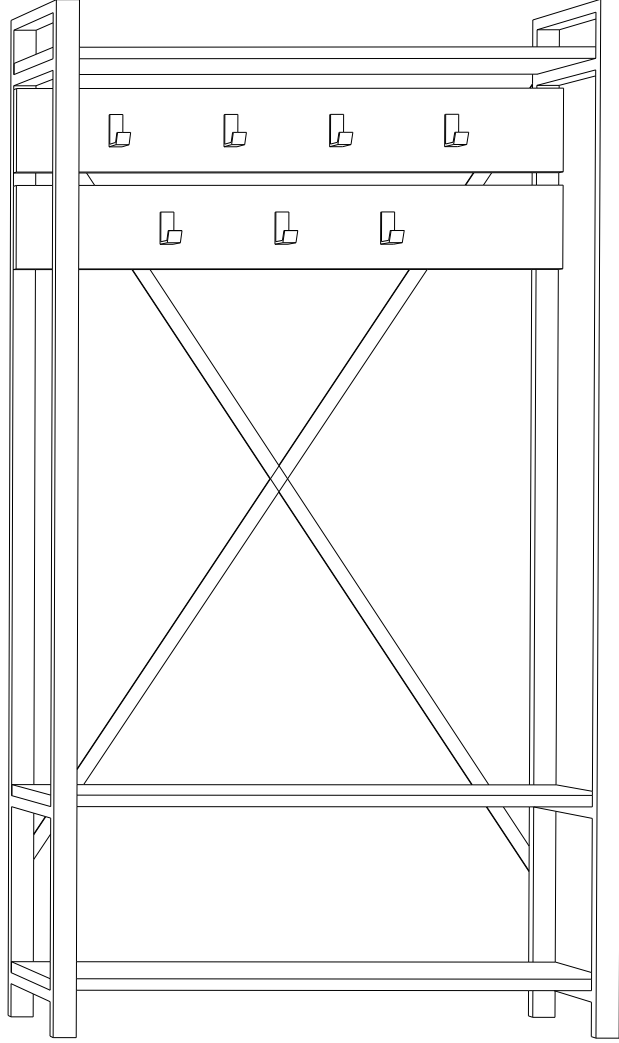

PUZZLE DESIGN

ALFA PORTMANTO MONTAJ KILAVUZU

Sizlere daha iyi hizmet verebilmek ve kullanım dışı kalan atık malzemelerin tekrar üretim süreçlerine kazandırılması için lütfen geri dönüşüme destek verelim...

Daha güzel bir DÜNYA için çevreyi koruyalım....

Bizi tercih ettiğiniz için teşekkür ederiz :)

In order to provide better service to you again and gain to the production process of the use of non-recycled waste material support, please let us ... Let us preserve the environment for a better WORLD.... Thank you for choosing us :)